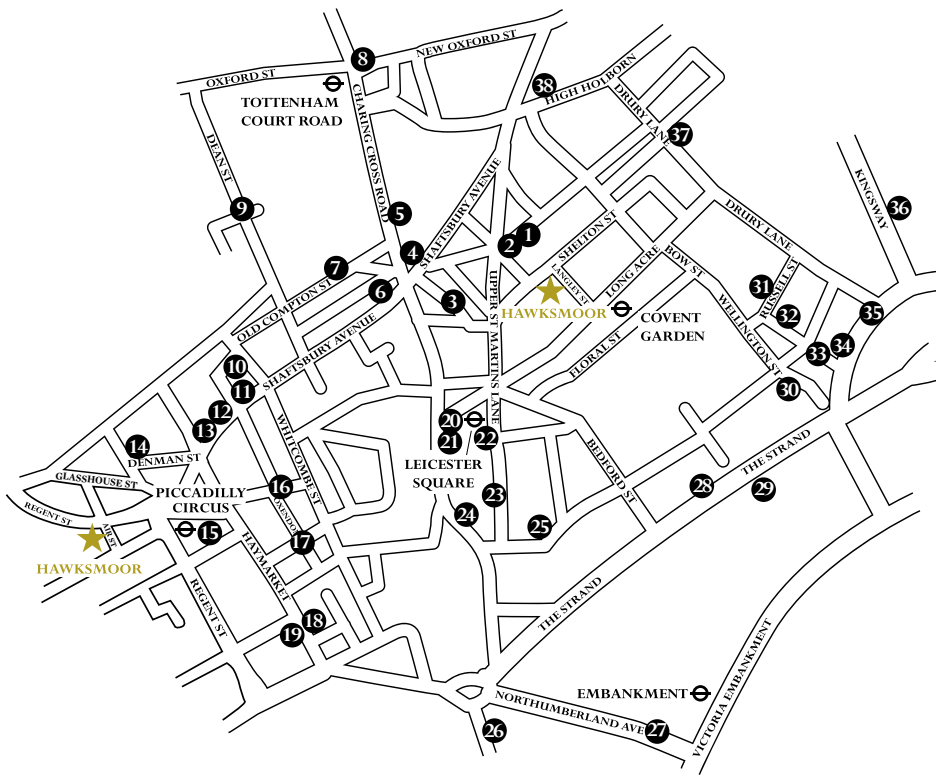

HAWKSMOOR

EXPRESS MENU

2 COURSES £25, 3 COURSES £28

STARTERS

Smoked mackerel salad,
potatoes, watercress and horseradish

Potted beef & bacon,
Yorkshires and onion gravy

Heritage beetroot, ash-baked & pickled,
Beenleigh blue

HAWKSMOOR: RESTAURANTS & RECIPES and HAWKSMOOR AT HOME is available for £25, all proceeds go to Action Against Hunger.

Aldwych Theatre	35	Garrick	24	Noel Coward	22	Savoy Theatre	29
Apollo	12	Gielgud	11	Novello Theatre	34	Shaftesbury	38
Cambridge	2	Her Majesty's	19	Palace	6	Soho Theatre	9
Comedy	17	Leicester Square Theatre	20	Peacock	36	St Martin's	4
Criterion	15	London Coliseum	25	Pheonix	5	Theatre Royal Drury Lane	32
Dominion	8	Lyceum	30	Piccadilly	14	Theatre Royal Haymarket	18
Donmar Warehouse	1	Lyric	13	Playhouse Theatre	27	Trafalgar Studios	26
Duchess Theatre	33	New Ambassadors Theatre	3	Prince Edward	7	Vaudeville Theatre	28
Duke of Yorks	23	New London Theatre	37	Prince of Wales	16	Wyndham's	21
Fortune Theatre	31			Queen's Theatre	10		